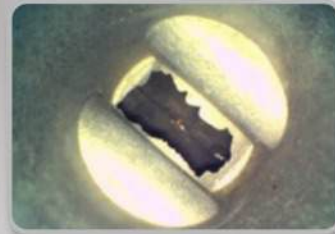

Anti-Glare Off