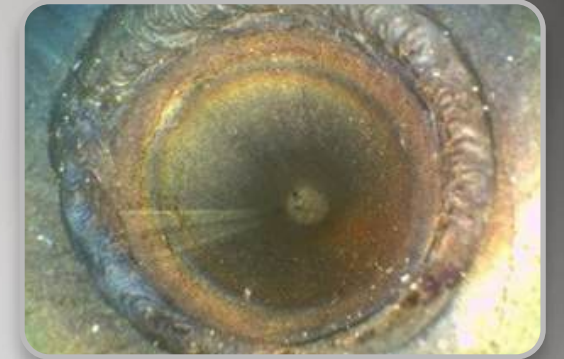

Orbital Weld