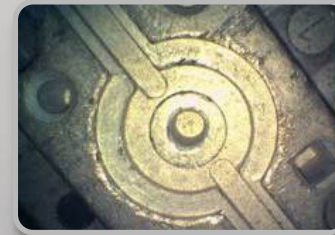

Center Weighting On