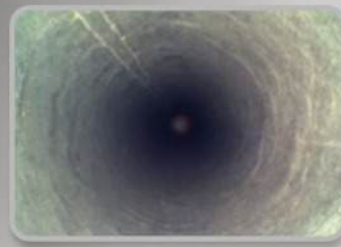

Edge Weighting On