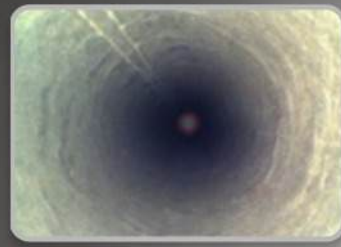

WiFi to iPhone & iPad, Anti-Glare, Smartphone Features, & more...

Joystick Controlled Servo-Driven Articulation, 5.5" Touchscreen, Easy HD Video & Photo Capture

V3 HD

Weighting Off